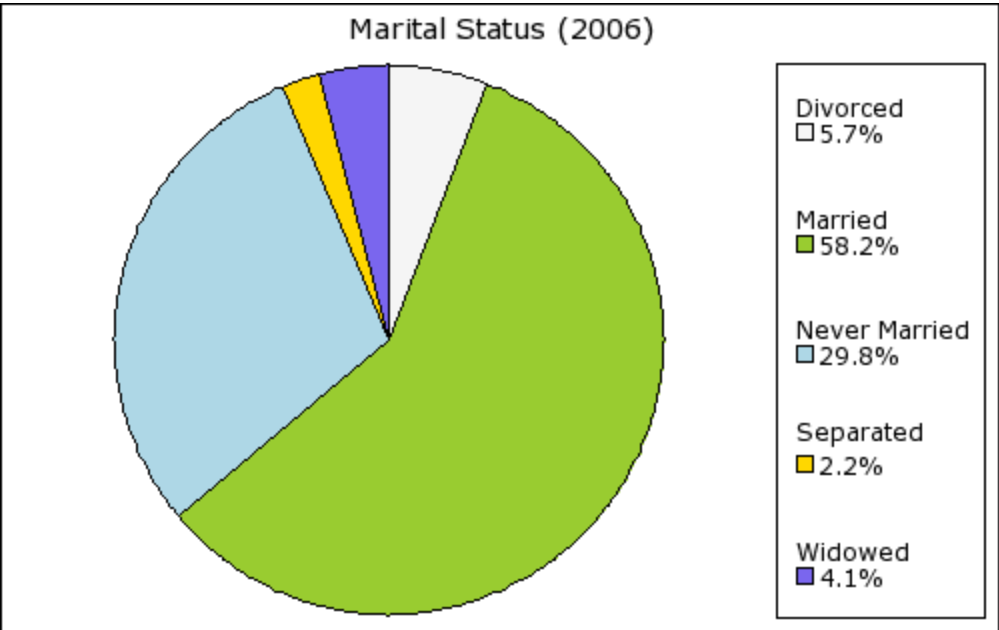

Date: 08/25/07
 Current Geography Selection: (1 Selected) 20 mile radius: 160 N MAIN ST, LOGAN, UT 84321 *
 Current Index Base: Entire US

Lat: 41.734504 Long: -111.834693
 City: Logan city Pop: 44,295
 County: Cache County Pop: 94,830
 Zip: 84321 Pop: 35,517

Demographic Snapshot Summary Report with Charts

* Reports requiring summarization use only the largest Radius or Drive Time around each center point to calculate results.

Current year data is for the year **2006**, 5 year projected data is for the year **2011**. More About Our Data.