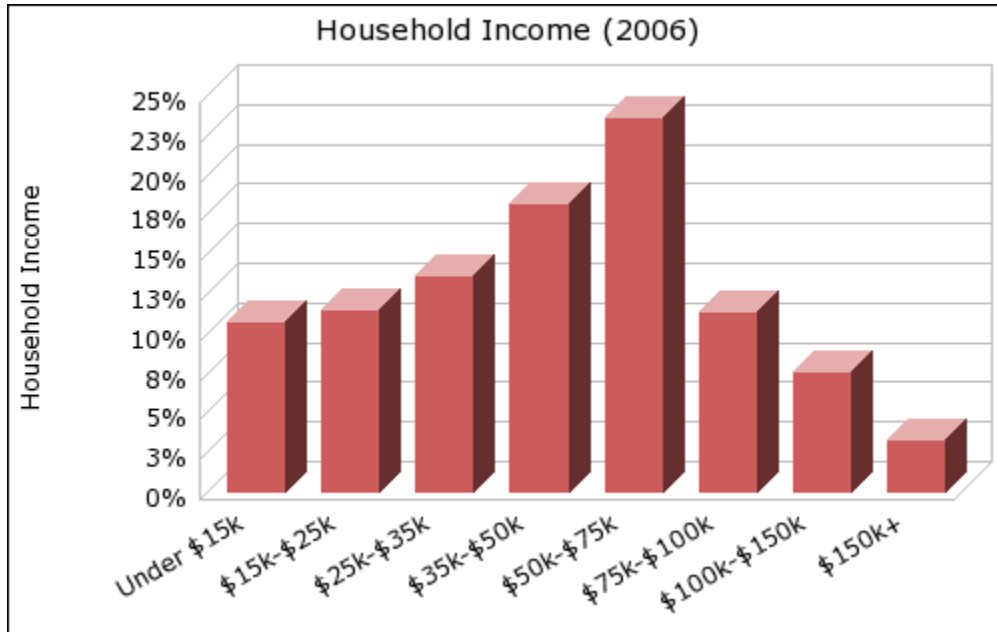

Date: 08/25/07
 Current Geography Selection: (1 Selected) 20 mile radius: 160 N MAIN ST, LOGAN, UT 84321 *
 Current Index Base: Entire US

Lat: 41.734504 Long: -111.834693
 City: Logan city Pop: 44,295
 County: Cache County Pop: 94,830
 Zip: 84321 Pop: 35,517

Demographic Snapshot Summary Report with Charts

* Reports requiring summarization use only the largest Radius or Drive Time around each center point to calculate results.

Current year data is for the year **2006**, 5 year projected data is for the year **2011**. More About Our Data.