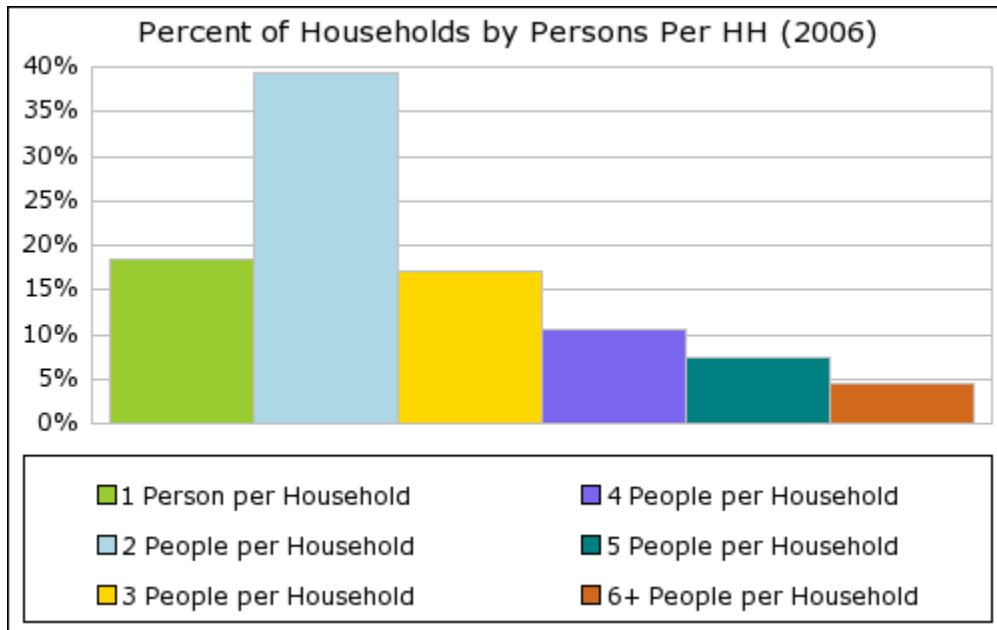

Date: 08/25/07
 Current Geography Selection: (1 Selected) 20 mile radius: 160 N MAIN ST, LOGAN, UT 84321 *
 Current Index Base: Entire US

Lat: 41.734504 Long: -111.834693
 City: Logan city Pop: 44,295
 County: Cache County Pop: 94,830
 Zip: 84321 Pop: 35,517

Demographic Snapshot Summary Report with Charts

* Reports requiring summarization use only the largest Radius or Drive Time around each center point to calculate results.

Current year data is for the year **2006**, 5 year projected data is for the year **2011**. More About Our Data.