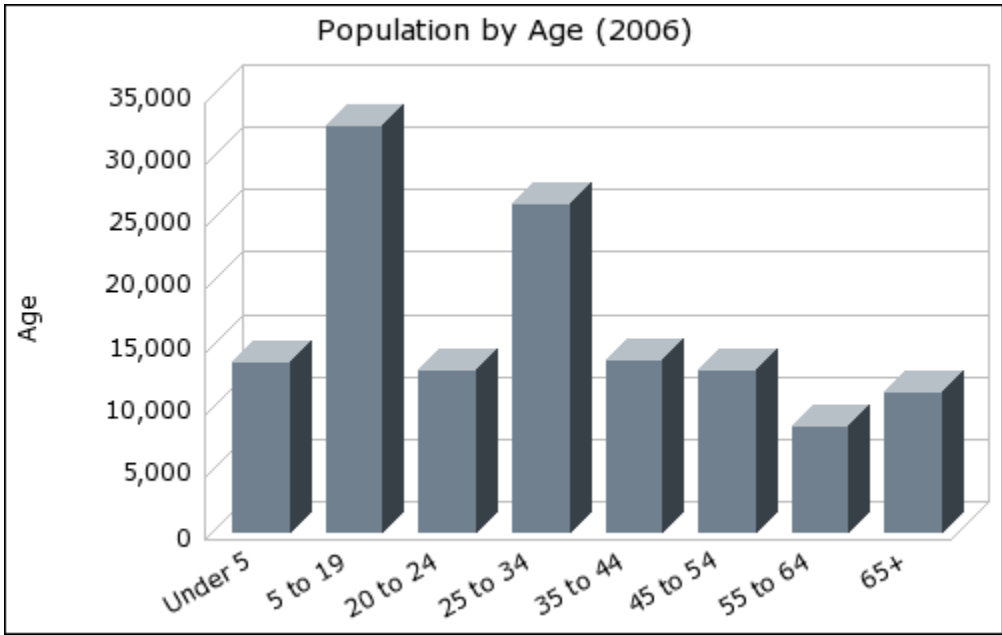

Date: 08/25/07
 Current Geography Selection: (1 Selected) 20 mile radius: 160 N MAIN ST, LOGAN, UT 84321 *
 Current Index Base: Entire US

Lat: 41.734504 Long: -111.834693
 City: Logan city Pop: 44,295
 County: Cache County Pop: 94,830
 Zip: 84321 Pop: 35,517

Demographic Snapshot Summary Report with Charts

* Reports requiring summarization use only the largest Radius or Drive Time around each center point to calculate results.

Current year data is for the year **2006**, 5 year projected data is for the year **2011**. More About Our Data.