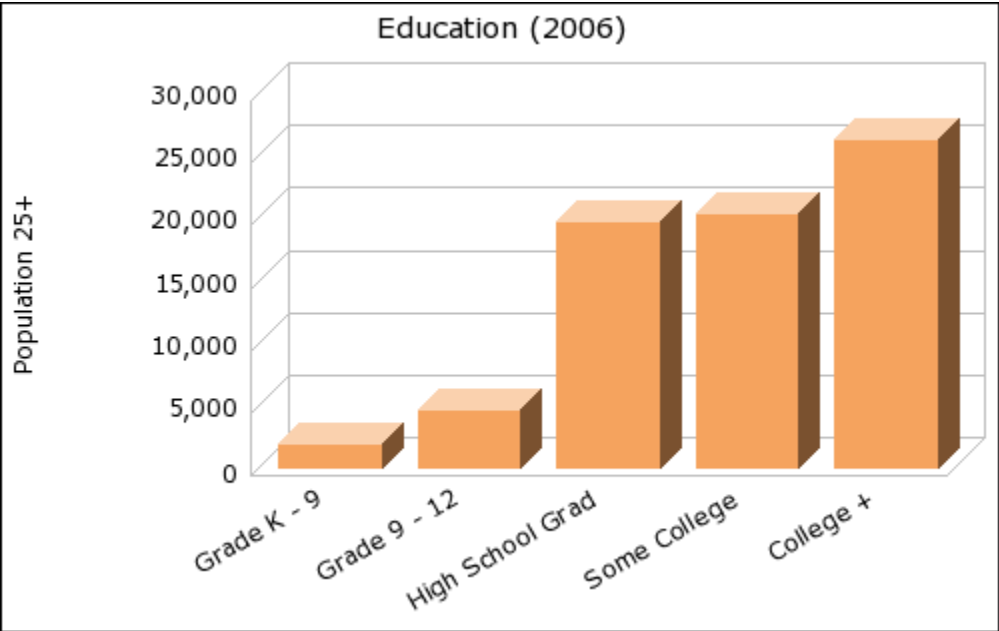

Date: 08/25/07
 Current Geography Selection: (1 Selected) 20 mile radius: 160 N MAIN ST, LOGAN, UT 84321 *
 Current Index Base: Entire US

Lat: 41.734504 Long: -111.834693
 City: Logan city Pop: 44,295
 County: Cache County Pop: 94,830
 Zip: 84321 Pop: 35,517

Demographic Snapshot Summary Report with Charts

* Reports requiring summarization use only the largest Radius or Drive Time around each center point to calculate results.

Current year data is for the year **2006**, 5 year projected data is for the year **2011**. More About Our Data.