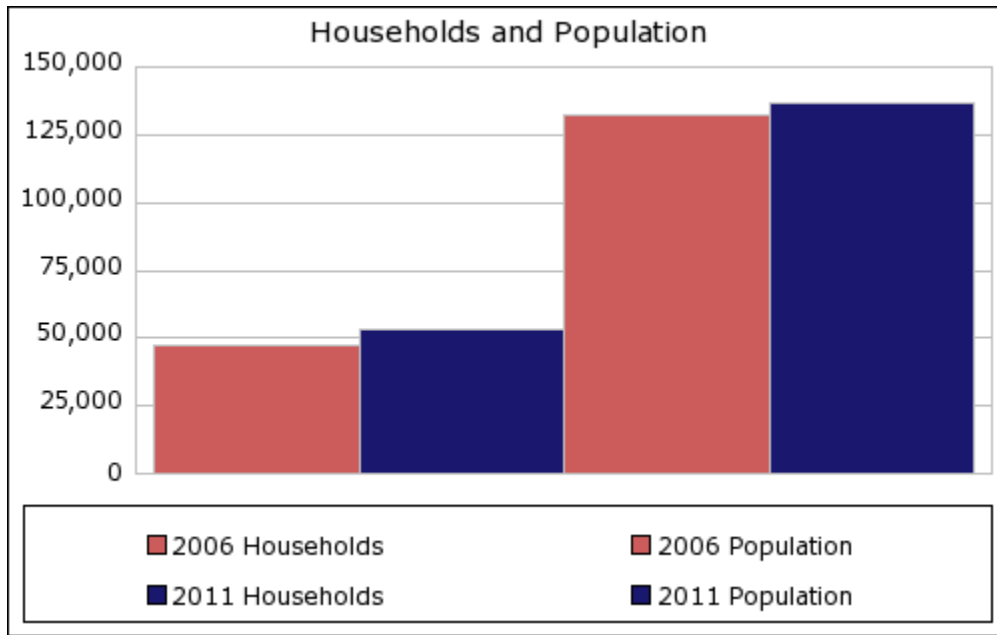

Date: 08/25/07
 Current Geography Selection: (1 Selected) 20 mile radius: 160 N MAIN ST, LOGAN, UT 84321 *
 Current Index Base: Entire US

Lat: 41.734504 Long: -111.834693
 City: Logan city Pop: 44,295
 County: Cache County Pop: 94,830
 Zip: 84321 Pop: 35,517

Demographic Snapshot Summary Report with Charts

* Reports requiring summarization use only the largest Radius or Drive Time around each center point to calculate results.

Current year data is for the year **2006**, 5 year projected data is for the year **2011**. More About Our Data.